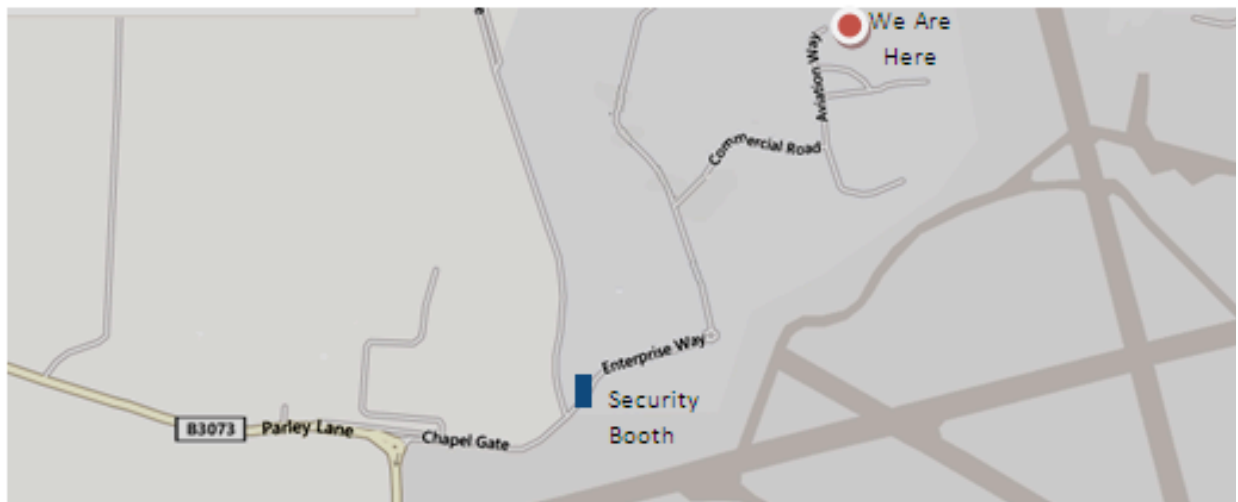

DIRECTIONS TO BLISS AVIATION & BOURNEMOUTH HANDLING

We are located on Aviation Way, in Aviation Business Park, which is entered via Chapel Gate to the northwest side of the airport and not the main (terminal) entrance.

After passing the Security Barrier, you need to drive straight ahead for 0.1 miles until you reach a roundabout where you must turn left. Continue on Enterprise Way for 0.2 miles, and then take a right turn onto Commercial Road. Continue on this road for 0.2 miles where you will reach a roundabout, take a left onto Aviation Way and follow this road for 0.2 miles and we will be on your left hand side. Bournemouth Handling and Bliss Aviation are situated in a fenced compound.

The postcode is BH23 6NW – however, once in the Aviation Business Park, GPS may instruct you to a different location. This instruction should be ignored and the directions above followed.

BLISS AVIATION